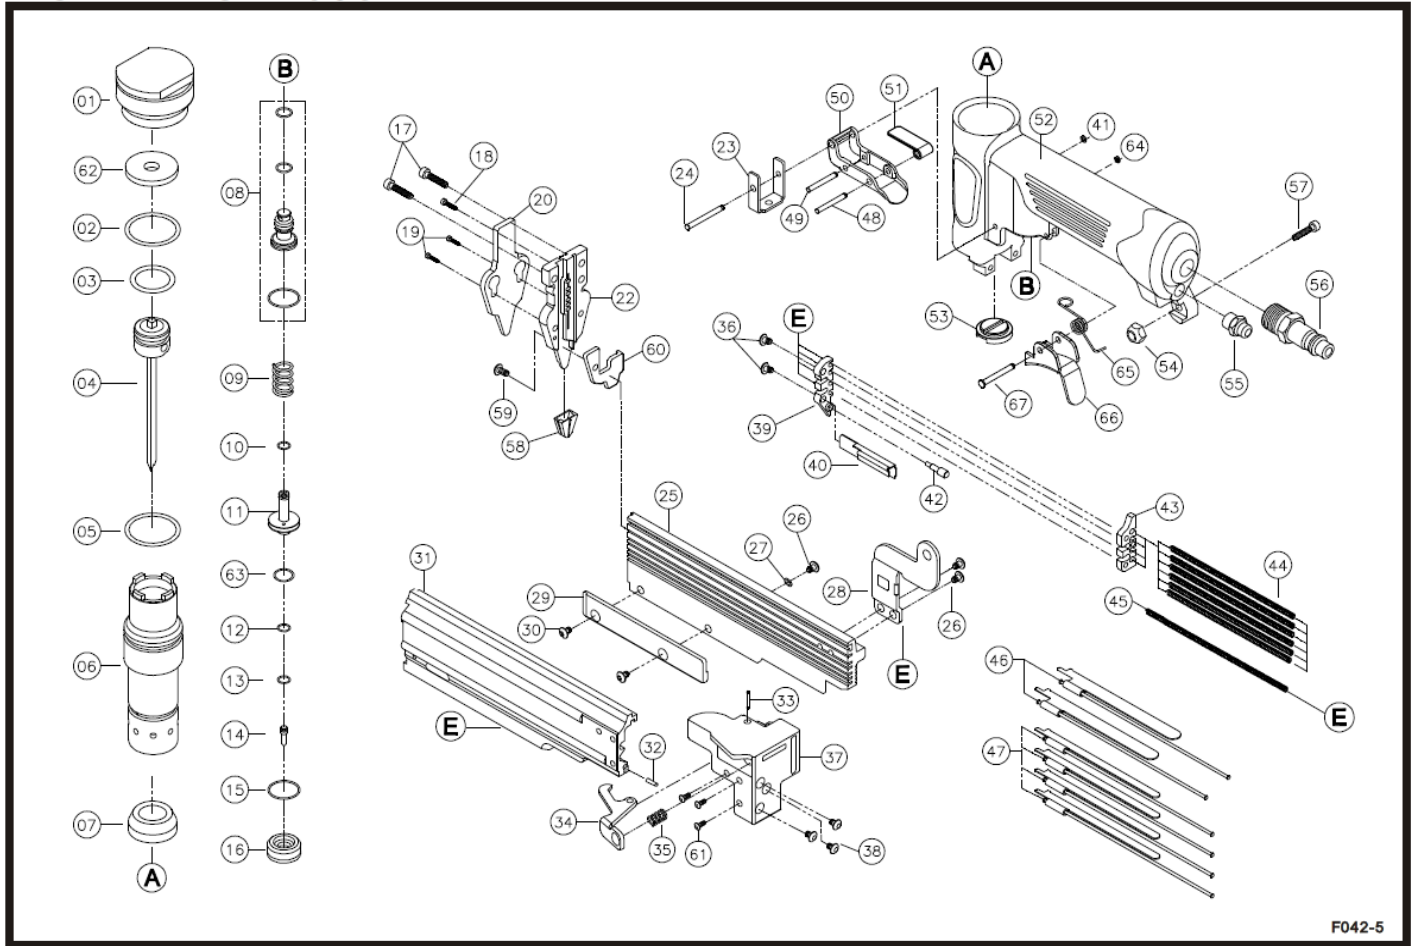

# MODEL NO.:P635

F042-5

## P635/ P635-DT

NOTE: When ordering spare parts. Please state the part name and part number.

No.	Part NO.	Description	PCS	No.	Part NO.	Description	PCS
1	54010	Top cap	1	35	12170	Latch Spring	1
2	90000	Cap O-ring	1	36	98002	Hex.Soc.Bolt	5
3	90049	Piston O-ring	1	37	12200	Magazine Rear Cap	1
4	28095	Piston UNIT	1	38	98022	Bolt Flat Head	3
5	90000	O-ring	1	39	22220	Spring Guide Seat A	1
6	54020	Cylinder	1	40	22260	Pusher A	1
7	22040	Bumper	1	41	95002	E-Ring	2
8	18061-1	Trigger Valve Set	1	42	22291	Lock Out Pin	1
9	18071	Valve Spring	1	43	22240	Spring Guide Seat B	1
10	90055	O-Ring	1	44	28080	Spring	6
11	18080	Valve Seat	1	45	22270	Pusher Spring	1
12	90005	O-ring	1	46	22301-1	Pusher L	2
13	90009	O-ring	1	47	22311-1	Pusher C	4
14	18100	Trigger Vavle Stem	1	48	96005	Pin	1
15	90007	O-ring	1	49	96008	Pin	1
16	18120	Trigger Valve Cover	1	50	22330	Trigger	1
17	91007-1	Bolt	2	51	54070	Secondary Trigger	1
18	91008	Bolt	1	52	18580	Body	1
19	91009	Bolt	2	52	18581	Body-Double Trigger	1
20	22070	FRONT PLATE	1	53	22370	Drive Guider	1
22	28021	GUIDING PLATE	1	54	97001	Nut	1
23	54040	Safety A Seat	1	55	51213	Air Silencer	1
24	52030	Pin	1	56	94002-1	Plug	1
25	12140	Magazine	1	57	91013-2	Bolt	2
26	98010	Bolt	3	58	12090	No Mar Tip	1
27	92002	Spring Washer	1	59	98012	Round Head Screw	1
28	54030	Tail Hanger	1	60	22090	Safety Cover	1
29	22160	Plate	1	61	98006	Hex.Soc.Bolt	3
30	93003	Flat HD.Screw	2	62	18009	Piston Stopper	1
31	12152	Magazine Cover	1	63	90007	O-ring	1
32	96016	Pin	1	65	18390	Double Trigger Latch Sp	1
33	96010	Pin	1	66	28100	Double Trigger	1
34	12160	Latch	1	67	18370	Pin	1